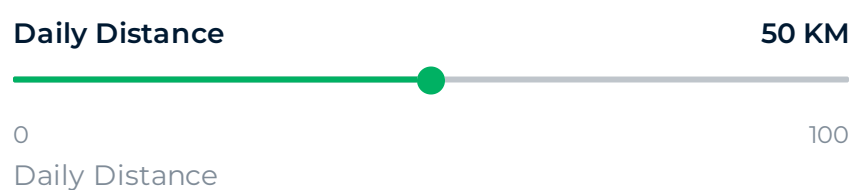

Save with Raft Cosmic EV

Save With Raft Cosmic EV

Choose Raft Cosmic EV Today!

Daily Savings ₹ 121.25
Total Savings In 5 Years ₹ 221,281.25